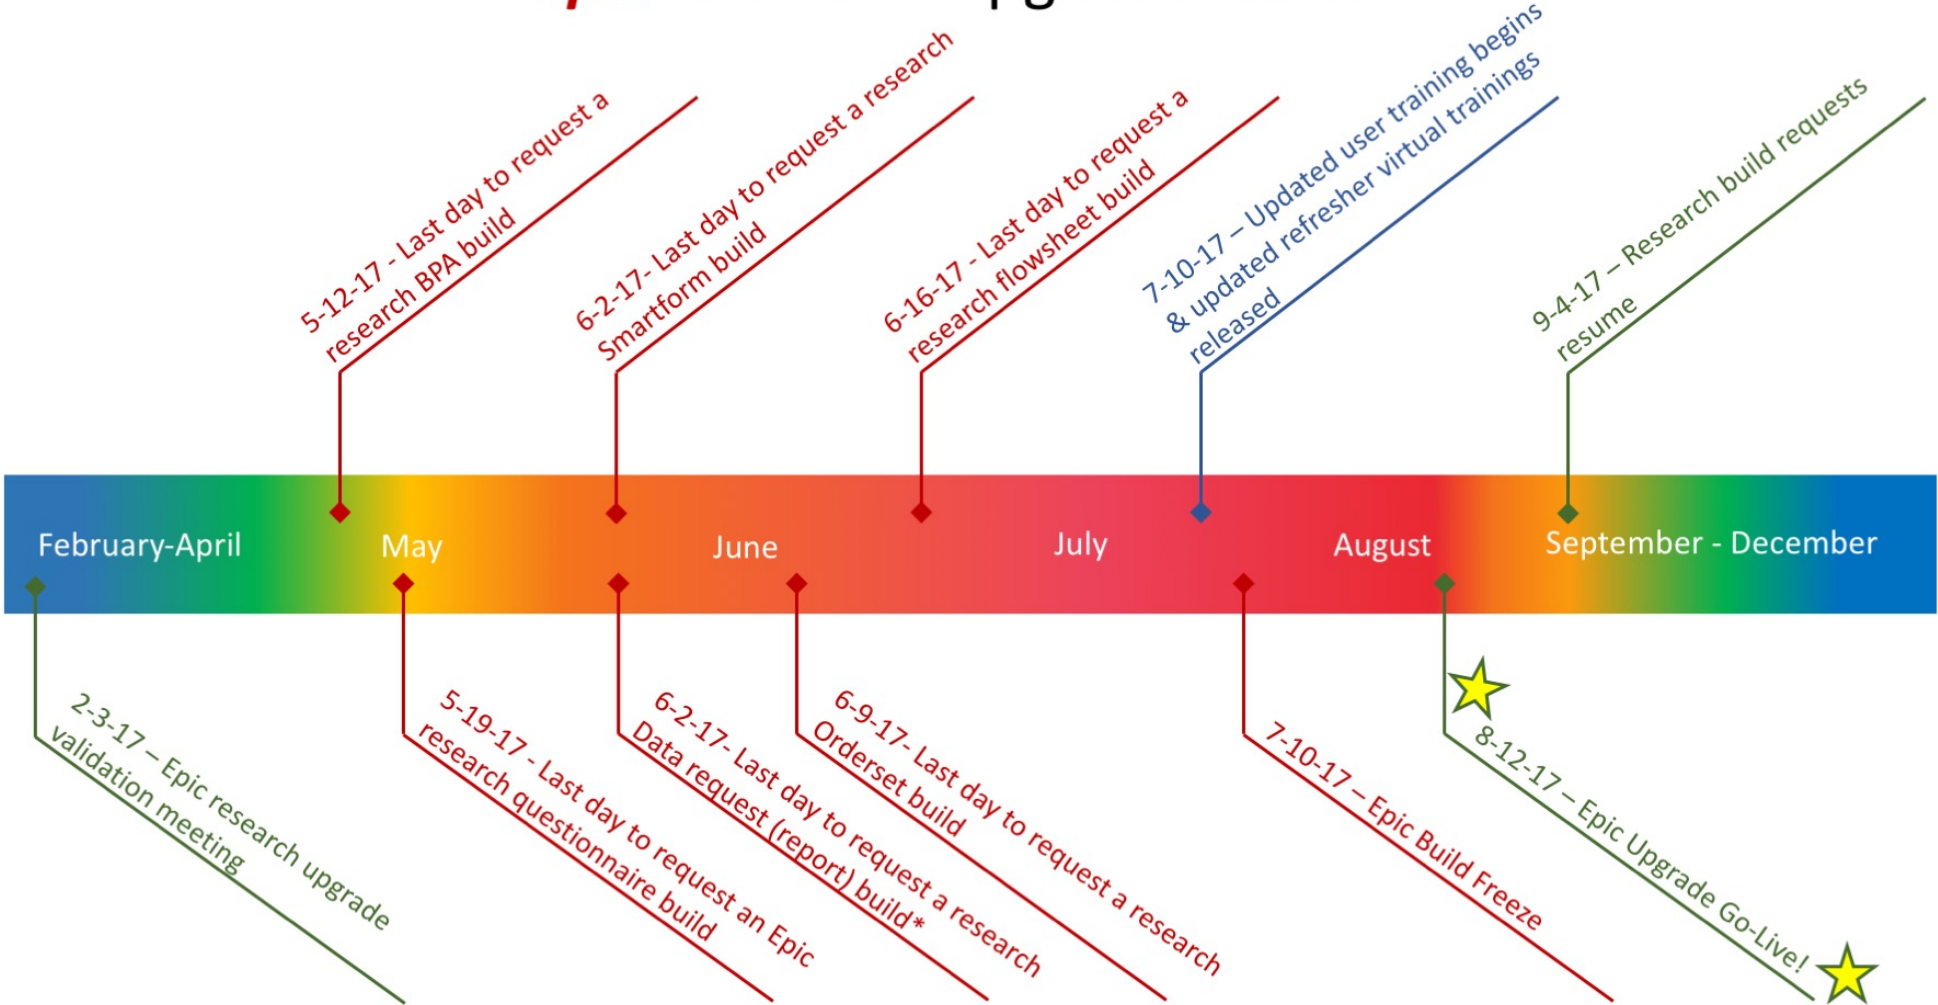

Epic Research Upgrade Timeline

• **The Data Request (report) build freeze only impacts data requests that are completed by or through the Epic Research Team. CDW/RDW requests are not subject to this build freeze date.**